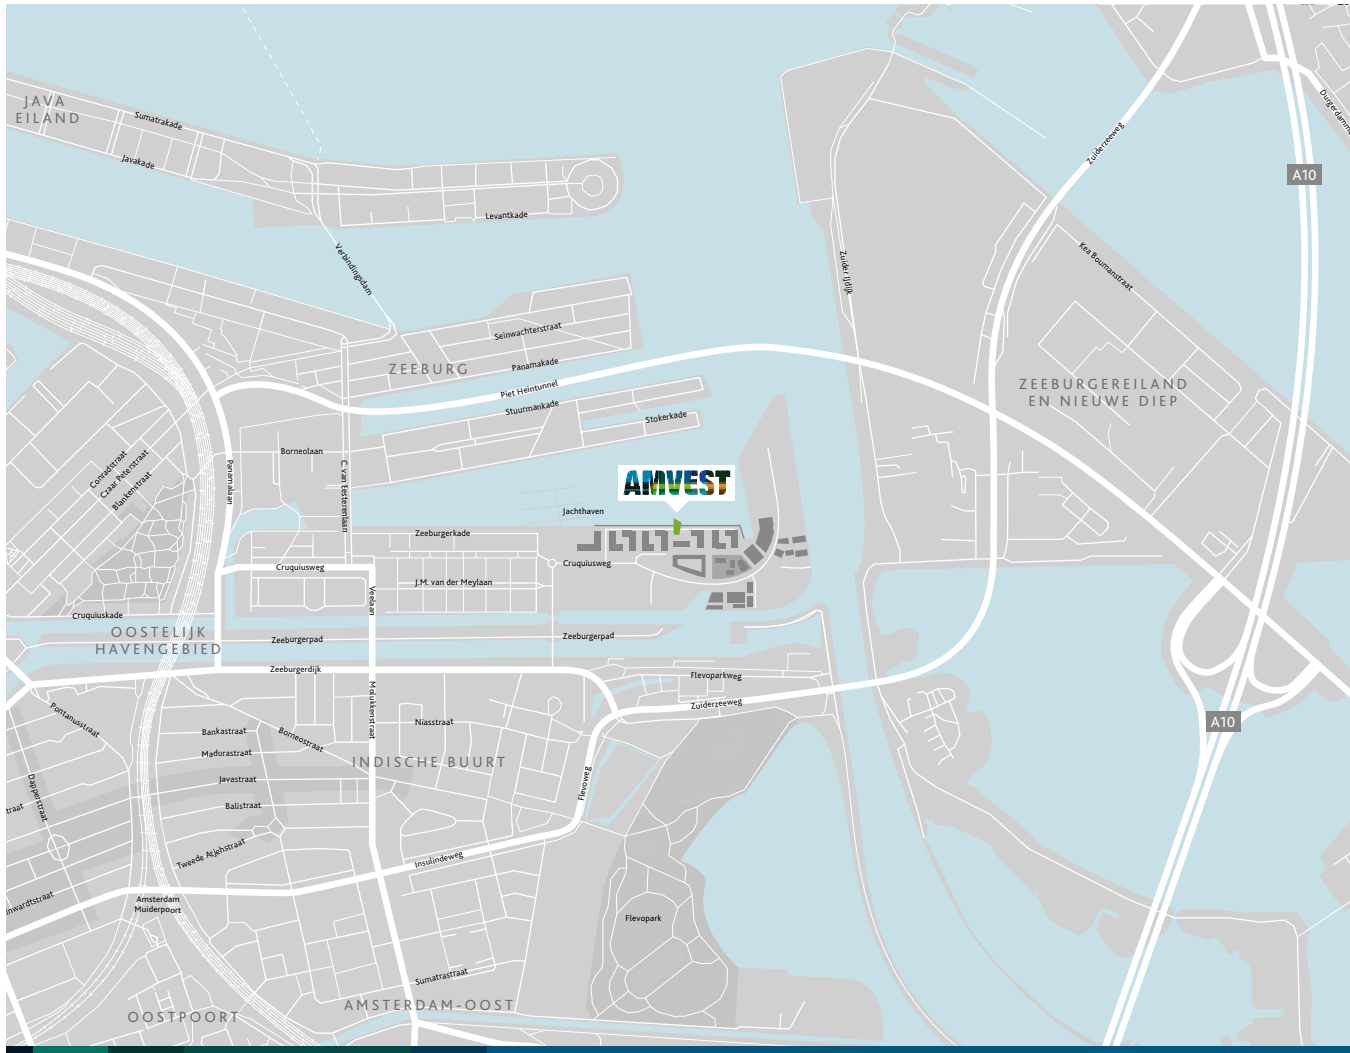

# ROUTE DESCRIPTION

## Route description: Zeeburgerkade 1184, Amsterdam

- Take exit S114 (Zeeburg) on the Amsterdam A10 ring road.
- Turn left at the traffic lights at the end of the exit ramp, towards Centrum (IJburglaan).
- A bit further on at the crossroads, turn left into the Zuiderzeeweg, in the direction of the Cruquius industrial zone.
- Turn right at the traffic lights after the bridge (Zeeburgerdijk).
- After approx. 200 metres, turn right again into Th. K. van Lohuizenlaan.
- Turn right at the roundabout, onto Cruquiusweg.
- After approx. 300 metres you will see the white building of Steenkist on your left.
- Right next to it is the driveway, recognisable by the Amvest flags, which leads to Amvest's temporary street level car park and the underground car park.
- Amvest's office is on the waterfront side, at Zeeburgerkade.
- The concrete plates show the way to the entrance of the underground car park and the entrance to Amvest's office.
- At the entrance to the underground car park, please report your presence via the intercom post.

## GPS

Our address Zeeburgerkade 1184 is often not (yet) recognised by GPS systems. Please use Cruquiusweg 77 (Steenkist), Amsterdam to steer your GPS in the right direction.

We look forward to meeting you at our new office: