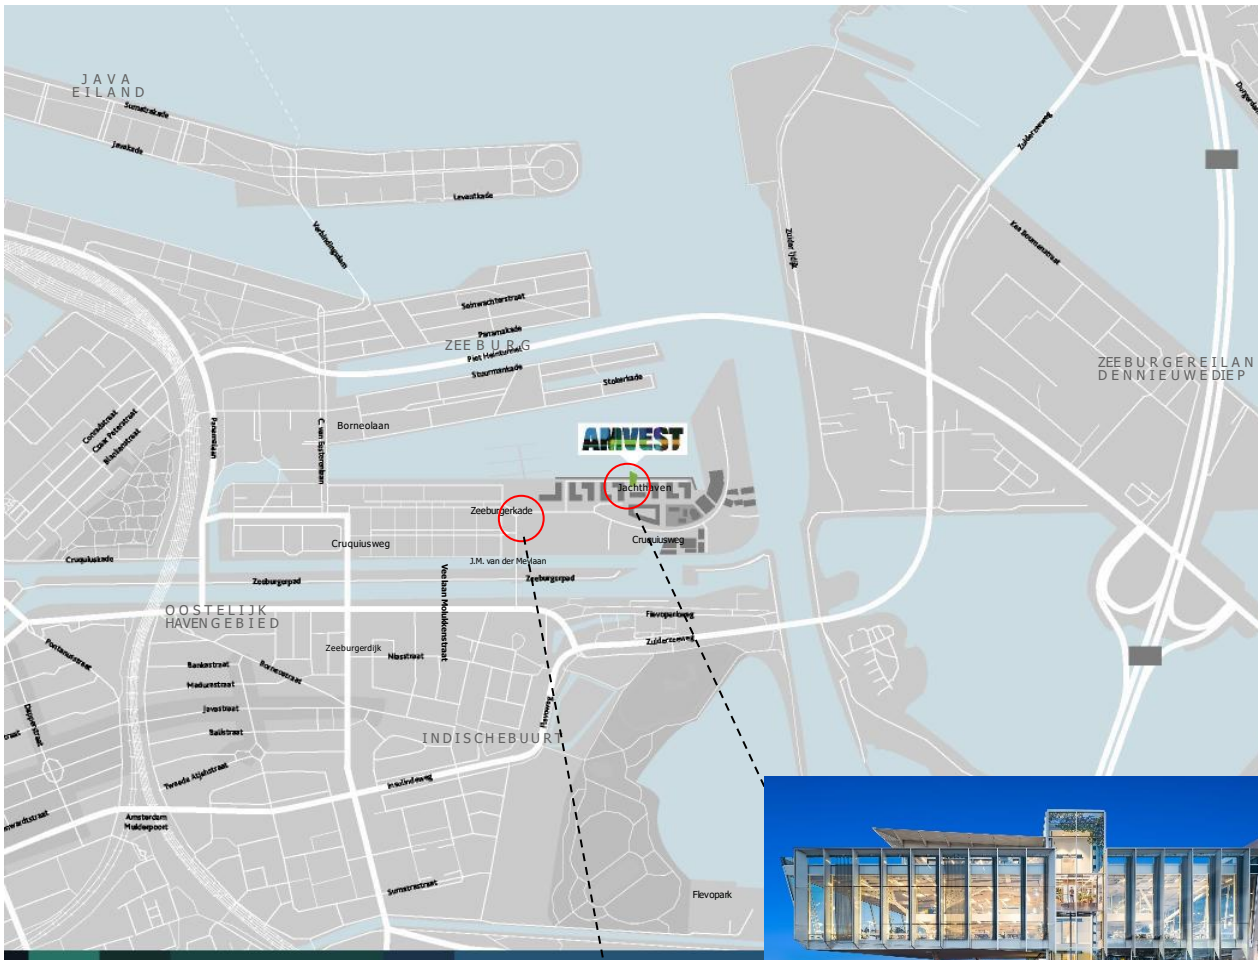

ROUTE DESCRIPTION AMVEST OFFICE

Parking garage
Zeeburgerkade

Amvest
Kantoor

Route description Amvest Office

- Take exit S114 (Zeeburg) on the Amsterdam A10 ring road.
- Turn left at the traffic lights at the end of the exit ramp, towards Centrum (IJburglaan).
- A bit further on at the crossroads, turn left into the Zuiderzeeweg, in the direction of the Cruquius industrial zone.
- Turn right at the traffic lights after the bridge (Zeeburgerdijk).
- After approx. 200 metres, turn right again into Th. K. van Lohuizenlaan.
- Turn right at the crossroads (Cruquiusweg).
- At the end, follow the road to the right.
- At the school *De Kleine Kapitein*, turn left into Bottelarijstraat.
- You then immediately follow the road to the right.
- After about 20 meters take the first exit to the left. You will see the entrance to the office and the Amvest parking garage on your right.

Parking

- You can park under the Amvest office or in the Q Park Zeeburgerkade parking garage.

Public transport

- Plan your trip on 9292

GPS

- The navigation address for our office is : Zeeburgerkade 1184 Amsterdam