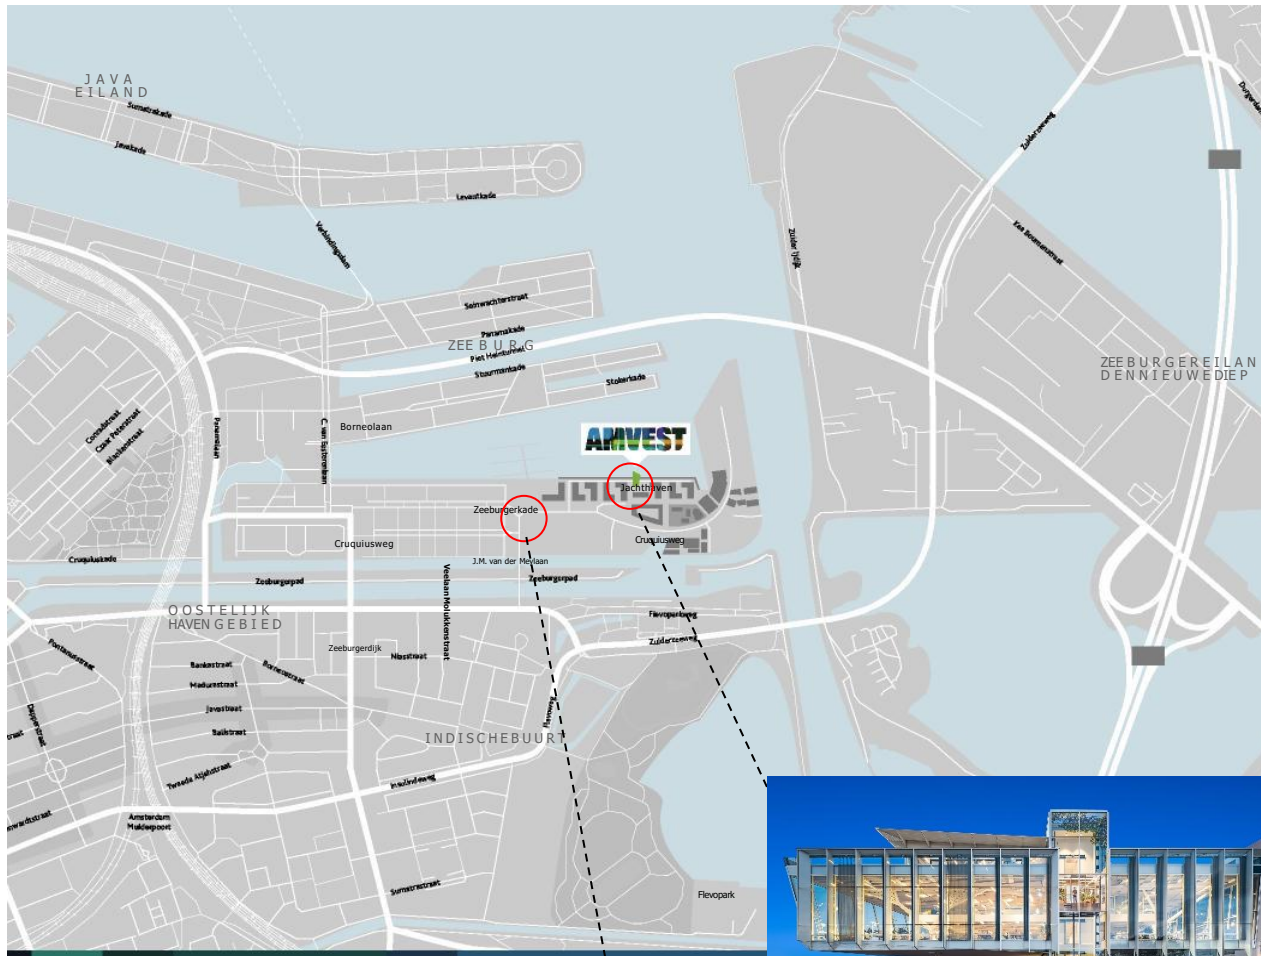

ROUTE DESCRIPTION AMVEST OFFICE

Parking garage
Zeeburgerkade

Amvest
Kantoor

Route description Amvest Office

- Take exit S114 (Zeeburg) on the Amsterdam A10 ring road.
- Turn left at the traffic lights at the end of the exit ramp, towards Centrum (IJburglaan).
- A bit further on at the crossroads, turn left into the Zuiderzeeweg, in the direction of the Cruquius industrial zone.
- Turn right at the traffic lights after the bridge (Zeeburgerdijk).
- After approx. 200 metres, turn right again into Th. K. van Lohuizenlaan.
- Turn right at the crossroads (Cruquiusweg).
- After passing the school *De Kleine Kapitein*, turn left into Mortelstraat.
- At the first junction turn left into Bottelarijstraat and then take the first turn at your right into Metselstraat.
- You will see the entrance to the office and the Amvest parking garage on your right.

Parking

- You can park under the Amvest office or in the Q Park Zeeburgerkade parking garage.

Public transport

- Plan your trip on 9292

GPS

- The navigation address for our office is : Zeeburgerkade 1184 Amsterdam